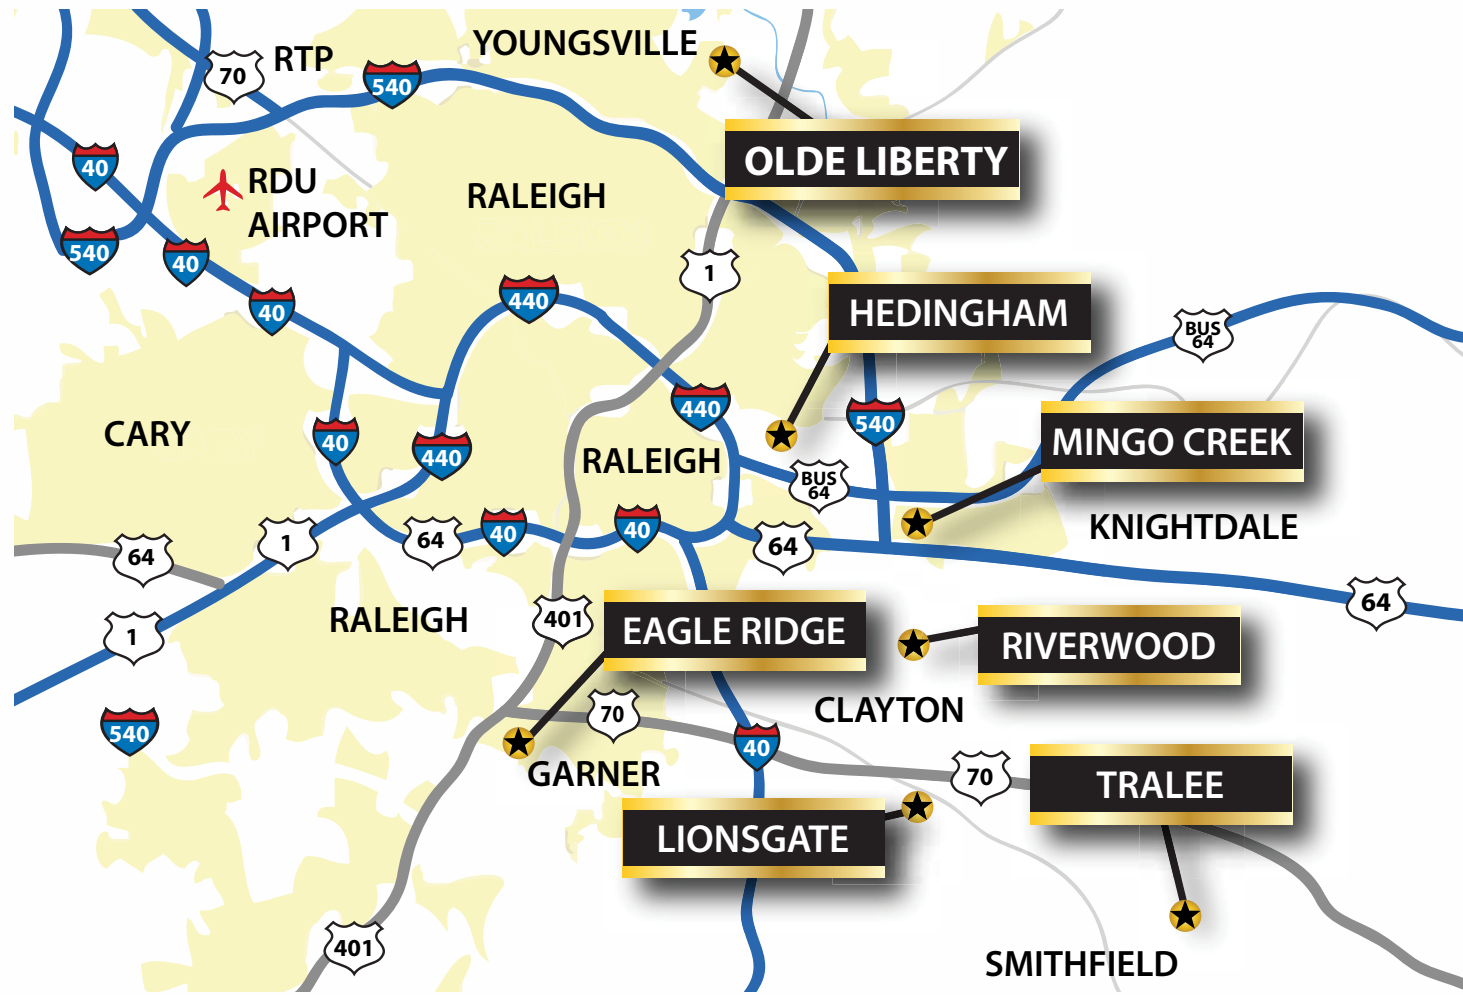

FACILITY LOCATIONS

EAGLE RIDGE GOLF CLUB
 565 Competition Road
 Raleigh, NC 27603
 (919) 661-6300

RIVERWOOD GOLF CLUB
 400 Riverwood Drive
 Clayton, NC 27527
 (919) 550-1919

OLDE LIBERTY GOLF CLUB
 100 Commonwealth Drive
 Youngsville, NC 27596
 (919) 554-4690